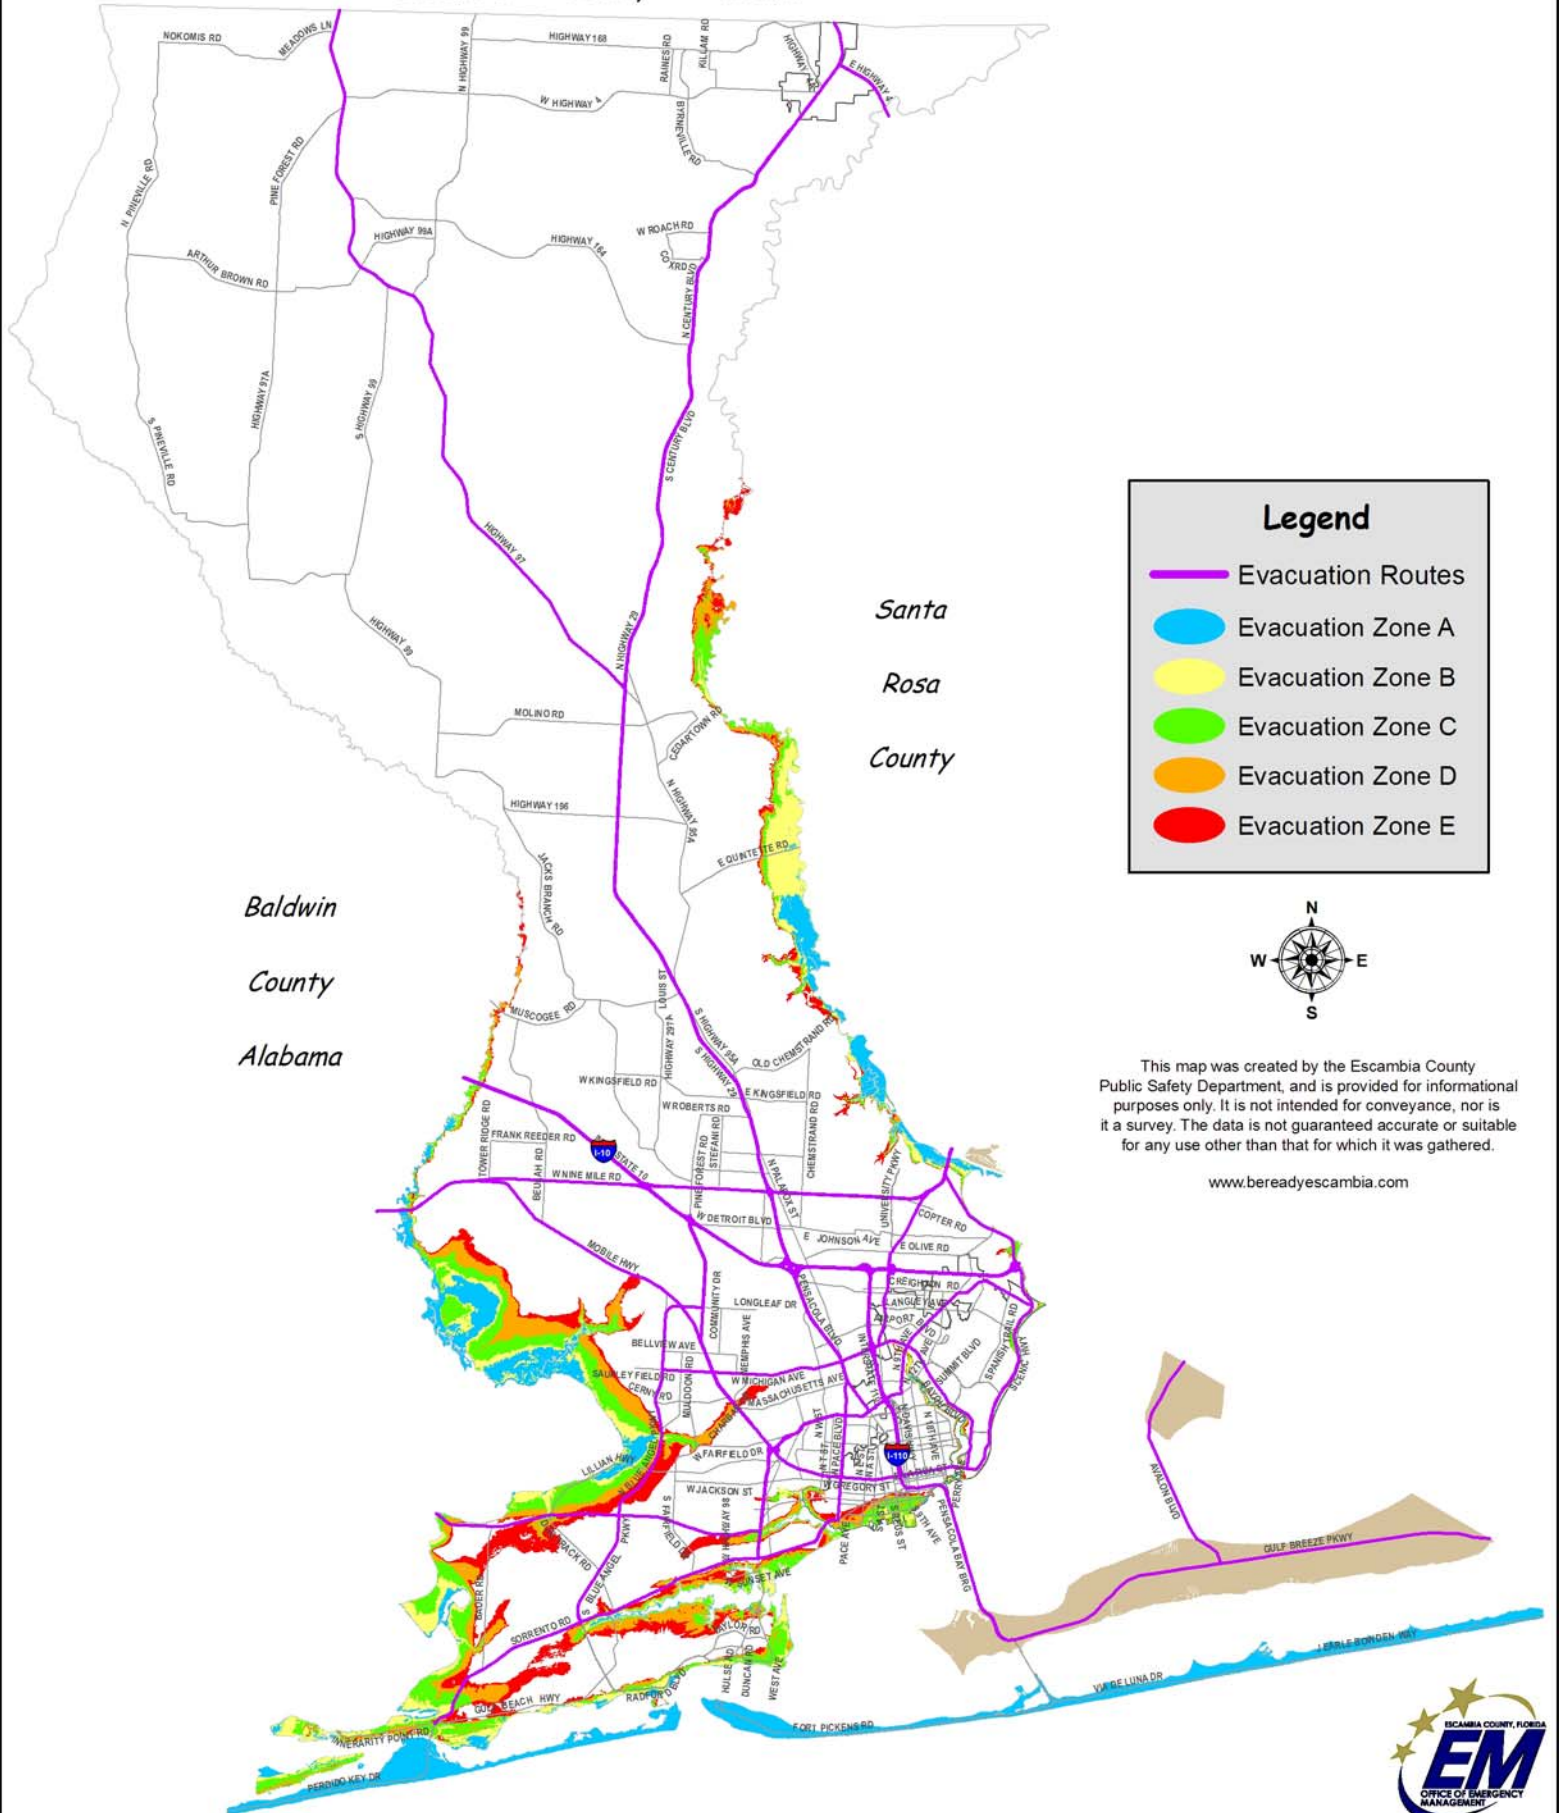

# Escambia County Florida: Evacuation Routes & Zones

Escambia County Alabama

**Legend**

- Evacuation Routes
- Evacuation Zone A
- Evacuation Zone B
- Evacuation Zone C
- Evacuation Zone D
- Evacuation Zone E

This map was created by the Escambia County Public Safety Department, and is provided for informational purposes only. It is not intended for conveyance, nor is it a survey. The data is not guaranteed accurate or suitable for any use other than that for which it was gathered.